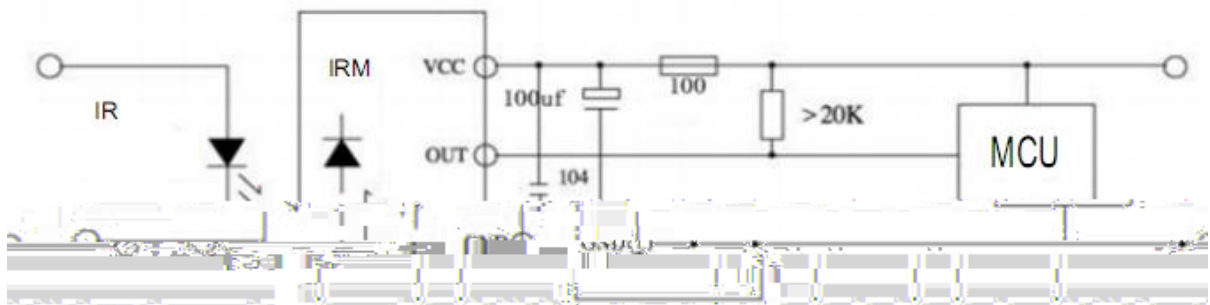

LG-IRM2A938KSF3

Infrared Receiver Module

DATA SHEET

SPEC.NO. : SZ21052402
DATE : 2021/05/24
REV. : A/0

Approved By:

Checked By:

Prepared By:

=

3474

5* 4 97 : A 9* * 19

L

150mm× 190mm

(pcs /)	(/)	(/)
500	10	4