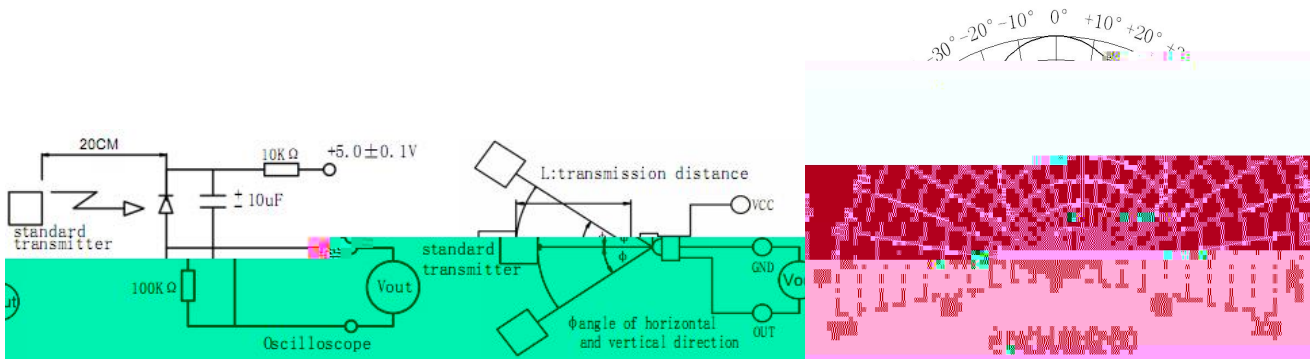

LG-IRM2A938KSF3

Infrared Receiver Module

DATA SHEET

SPEC.NO. : SZ21052402
DATE : 2021/05/24
REV. : A/0

Approved By:

Checked By:

Prepared By:

=

3474

5* 4 97 : A 9* * 19

L

150mm× 190mm

(pcs /)	(/)	(/)
500	10	4