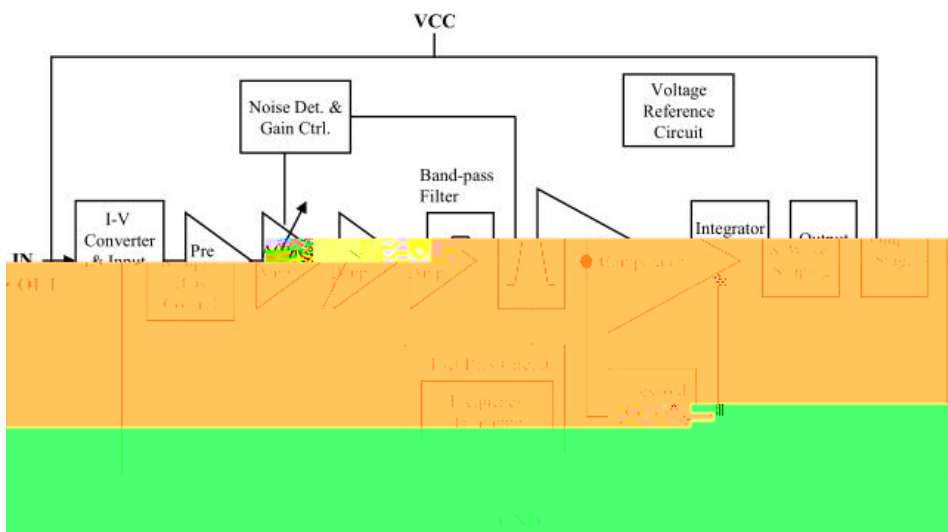

LG-IRM2A938KSF3

Infrared Receiver Module

DATA SHEET

SPEC.NO. : SZ21052402
DATE : 2021/05/24
REV. : A/0

Approved By:

Checked By:

Prepared By:

=

3474

5* 4 97 : A 9* * 19

L

150mm× 190mm

(pcs /)	(/)	(/)
500	10	4