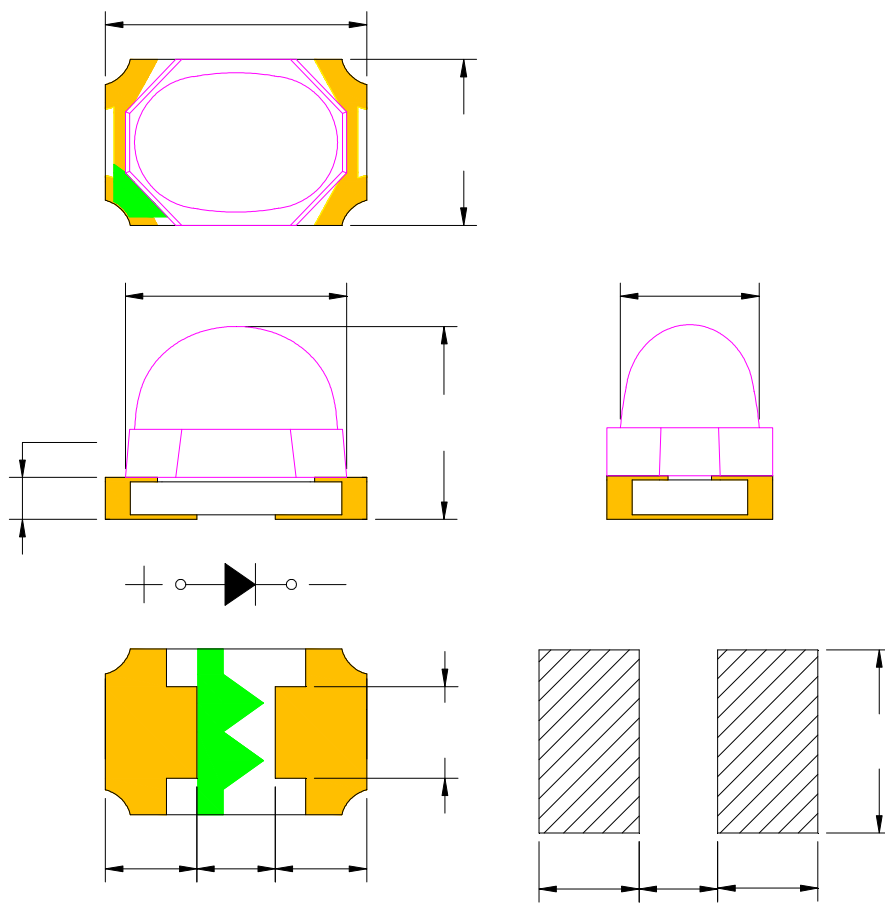

Features

Package Dimension

Notes:

Absolute Maximum Ratings at Ta=25

1. Storage and operating:

2. Peak Forward Current:

3. Caution in ESD:

INTERNET